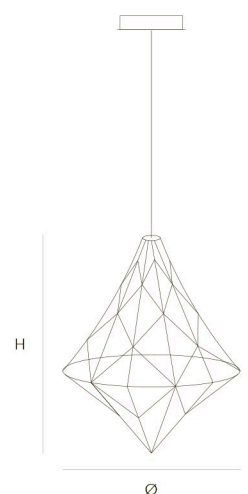

ADAMAS 100 by Jan Pauwels

Like a diamond in the rough the Adamas twinkles and is an eyecatcher in every room. Available in 3 finishes as suspension and ceiling lamp. See model Nobilis for the version with E10 lamps.

DIMENSIONS

Ø 100 cm 39,4 inch
H 120 cm 47,2 inch

CANOPY

Ø 35,5 cm 14,0 inch
H 6,5 cm 2,6 inch

CABLE LENGTH

Up to 200 cm 78,7 inch

LIGHTSOURCE

178x led, 12V/0.6W, 2800K, 5340 LM

FINISH

Nickel
Brass
Black Brass

TYPE.NR

● 11-8362-1
● 11-8362-2
● 11-8362-4

5 70 108x108x140cm

STANDARD Black canopy with cover plate in matching colour of the fixture. Leading and trailing edge dimmable. Nickel, natural brass or blackened natural brass. Brass will turn darker in time and can show stains.

OPTIONAL 2400K led.