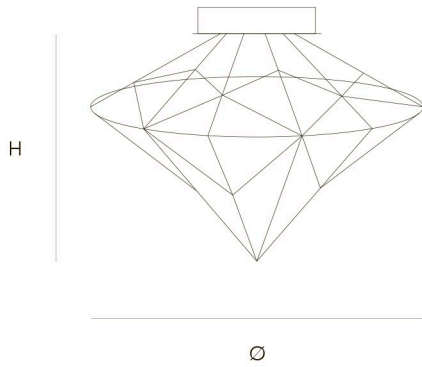

DIMENSIONS

Ø 80 cm 31,5 inch
H 100 cm 39,4 inch

CANOPY

Ø 30 cm 11,8 inch
H 5 cm 2,0 inch

CABLE LENGTH

Up to 200 cm 78,7 inch

LIGHTSOURCE

108x led, 12V/0.6W, 2800K, 3240 LM

DIMENSIONS

Ø 100 cm 39,4 inch
H 120 cm 47,2 inch

CANOPY

Ø 35,5 cm 14,0 inch
H 6,5 cm 2,6 inch

CABLE LENGTH

Up to 200 cm 78,7 inch

LIGHTSOURCE

178x led, 12V/0.6W, 2800K, 5340 LM

FINISH

Nickel
Brass
Black Brass

TYPE.NR

● 11-8362-1
● 11-8362-2
● 11-8362-4

5 70 108x108x140cm

STANDARD Black canopy with cover plate in matching colour of the fixture. Leading and trailing edge dimmable. Nickel, natural brass or blackened natural brass. Brass will turn darker in time and can show stains.

DIMENSIONS

Ø 55 cm 21,7 inch
H 50 cm 19,7 inch

CANOPY

Ø 25 cm 9,8 inch
H 5 cm 2,0 inch

LIGHTSOURCE

52x led, 12V/0.6W, 2800K,
1560 LM

3 4 60x60x60cm

FINISH