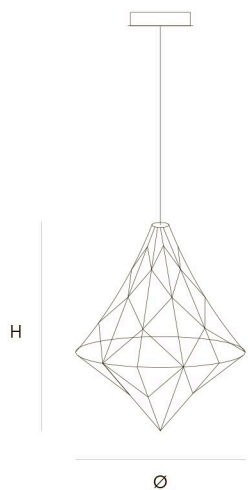

ADAMAS 80 by Jan Pauwels

Like a diamond in the rough the Adamas twinkles and is an eyecatcher in every room. Available in 3 finishes as suspension and ceiling lamp. See model Nobilis for the version with E10 lamps.

DIMENSIONS

Ø 80 cm 31,5 inch
H 100 cm 39,4 inch

CANOPY

Ø 30 cm 11,8 inch
H 5 cm 2,0 inch

CABLE LENGTH

Up to 200 cm 78,7 inch

LIGHTSOURCE

108x led, 12V/0.6W, 2800K, 3240 LM

FINISH

Nickel
Brass
Black Brass

TYPE.NR

● 11-8361-1
● 11-8361-2
● 11-8361-4

4 60 95x95x110cm

STANDARD Black canopy with cover plate in matching colour of the fixture. Leading and trailing edge dimmable. Nickel, natural brass or blackened natural brass. Brass will turn darker in time and can show stains.

OPTIONAL 2400K led.